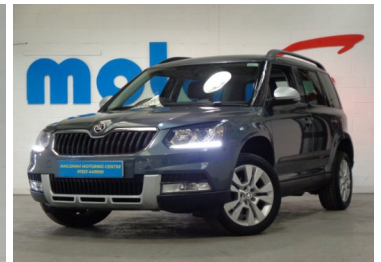

2016(66) Skoda Yeti 1.2 TSI [110] SE L 5dr

£13,950

Engine: Petrol
Body: Hatchback
Gearbox: Manual
Capacity: 1197cc
Colour: Quartz Grey
Mileage: 52,500
CO²: 128g/km
MPG: 51.4mpg
Top Speed: 111mph
BHP: 109bhp
Insurance Grp: 15E

Hailsham Motoring Centre

The Show Room, Diplocks Way
 Hailsham
 East Sussex, BN27 3JF

SERVICE HISTORY	17" ALLOYS
LYNX LEATHER - BLACK	NET PARTITION
DAB DIGITAL RADIO	SMARTLINK
PARK ASSIST (INC FRONT/REAR PARKING SENSORS)	METALLIC - QUARTZ GREY
	BLUETOOTH TELEPHONE PREPARATION
CRUISE CONTROL	ELECTRO-MECHANICAL PAS
LOW WASHER FLUID INDICATOR	MAXI DOT TRIP COMPUTER
OUTSIDE TEMPERATURE GAUGE	REV COUNTER WITH CLOCK
SERVICE INTERVAL INDICATOR	AERO WIPER + INTERMITTENT FUNCTION
AUTO DIMMING REAR VIEW MIRROR/RAIN SENSOR	BLACK BUMPERS
BODY COLOUR DOOR HANDLES	BLACK SIDE SILLS
DOOR MIRROR INTEGRATED INDICATORS	CORNERING FRONT FOG LIGHTS
ELECTRIC FRONT WINDOWS	ELECTRIC FOLDING DOOR MIRRORS
HEADLIGHT WASHERS	ELECTRIC REAR WINDOWS WITH CHILD SAFETY LOCK
LIGHT ASSISTANT (COMING HOME/TUNNEL LIGHT/DAY LIGHT)	HEATED REAR WINDSCREEN
SUNSET GLASS FROM B-PILLAR BACK	REAR FOGLIGHTS
12V POWER POINT IN LUGGAGE	REAR WIPER
	SILVER DOOR MIRRORS
	12V POWER POINT IN CENTRE CONSOLE
	3 HEIGHT ADJUSTABLE REAR