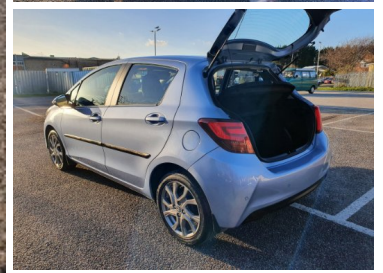

2015(15) Toyota Yaris VVT-I EXCEL 5-Door

SOLD

Engine: Petrol
Body: Hatchback
Gearbox: 6-Speed
Capacity: 1329cc
Colour: Sintra Blue
Mileage: 29,200
CO²: 119g/km
MPG: 55.0mpg
Top Speed: 109mph
BHP: 99bhp
Insurance Grp: 10E

Bexhill Motoring Centre
 Acorn House, The Car Site
 3-17 Terminus Road
 Bexhill-On-Sea
 East Sussex, TN39 3LL

FULL MAIN DEALER SERVICE HISTORY	24 MONTHS WARRANTY FREE
CORNERING LIGHTS	ALCANTARA & CLOTH TRIM
REAR CAMERA	INTELLIGENT KEY
TOUCH SCREEN STEREO/HUB	SHIFT LIGHT
USB CONNECTION	WELCOME LIGHTS
PARKING DISTANCE MONITOR	TONNEAU COVER
KEYLESS START	LEATHER & ALCANTARA TRIM
DAB STEREO	6 SPEED MANUAL
MIRROR INDICATORS	DRL (DAY TIME RUNNING LIGHTS)
REAR SPOILER	PARK PILOT
FRONT FOG LAMPS	REAR WASH-WIPE
REAR HEADRESTS	PUSH BUTTON START
STEERING WHEEL AUDIO CONTROLS	STEREO
ELECTRIC WINDOWS	RADIO
ELECTRIC FRONT WINDOWS	DIGITAL RADIO
IMMOBILISER	ELECTRIC MIRRORS
REMOTE ALARM	AUTOMATIC ELECTRIC WINDOWS
AIR BAG	ALARM
CURTAIN AIRBAGS	ABS
STABILITY CONTROL	ISOFIX
	CHILD LOCKS