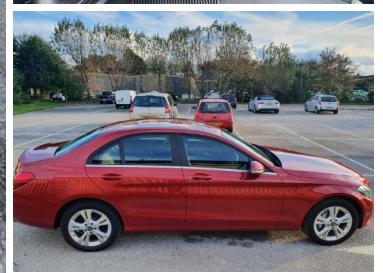

2018(18) Mercedes-Benz C Class C 300 H SE EXECUTIV...

£20,630

Engine: Electric
Diesel
Body: Saloon
Gearbox: Automatic
Capacity: 2143cc
Colour: Hyacinth
Red Metallic
Mileage: 46,800
CO²: 94g/km
MPG: 78.5mpg
Top Speed: 152mph
BHP: 204bhp
Insurance Grp: 36E